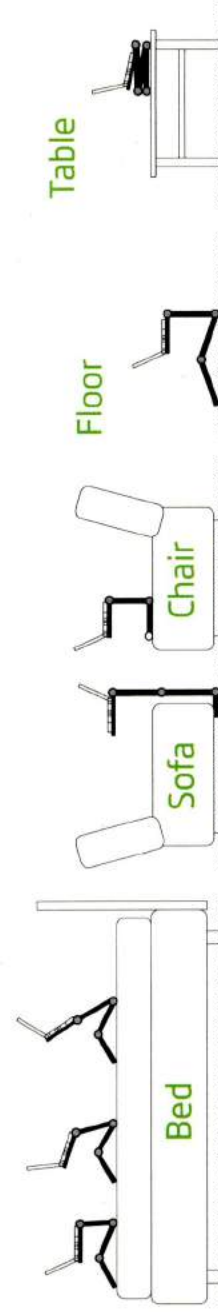

Simplify life with 1 multi purpose stand

Disclaimer:

Buyer accepts full liability for any injury or loss to themselves, their property, and anyone else at any time and from any cause while using this product. Buyer expressly releases Uncaged Ergonomics and its agents from any liability for such loss or injury. In no event shall Uncaged Ergonomics or its agents be liable for any direct, indirect, punitive, incidental, damages or injury whatsoever arising out of or connected with the use or misuse of its products.